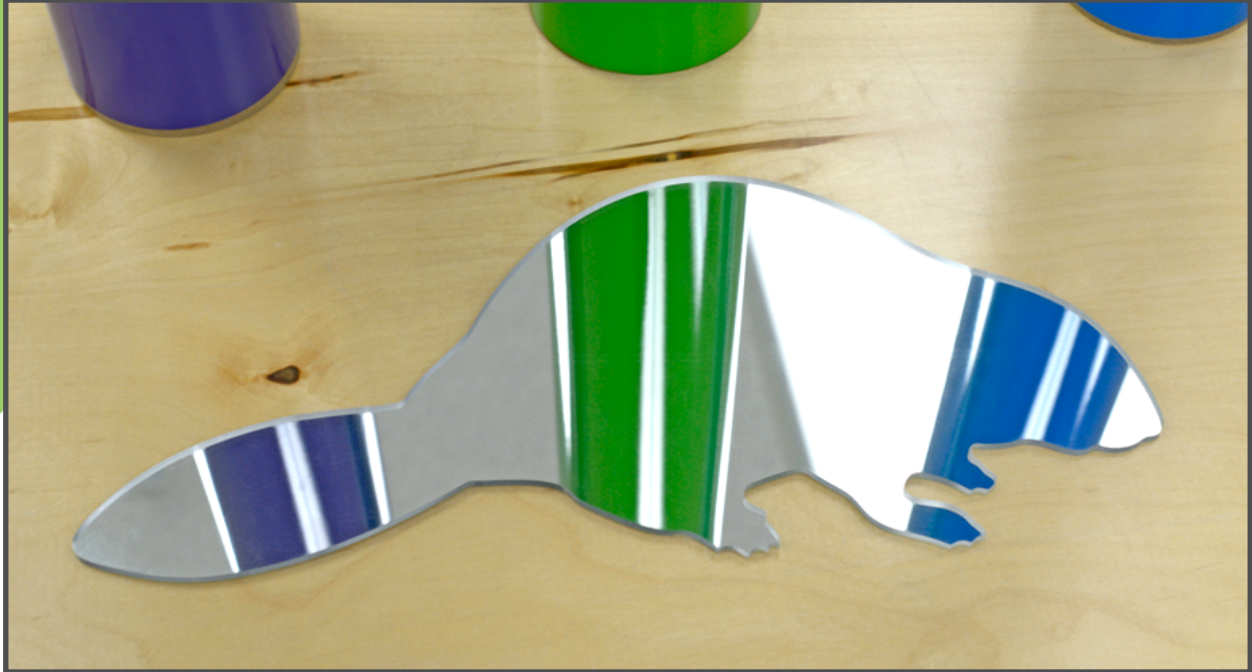

CUSTOM SHAPED ACRYLIC MIRROR

Available in 48x96" panels. You can cut any shape, print on the surface or route out a design.